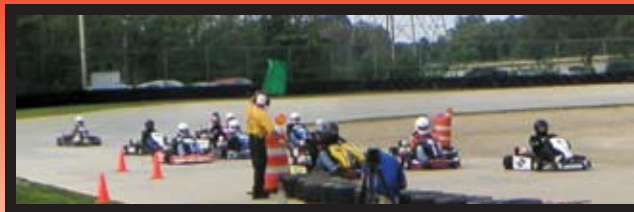

### Put Yourself in the Drivers Seat!

Enter the Jackson Speedway's Team Endurance races featuring 24 identically prepared hi-performance go-karts (IROC style). Your team can enter just one race, multiple races or even the entire 7 race series – your choice.